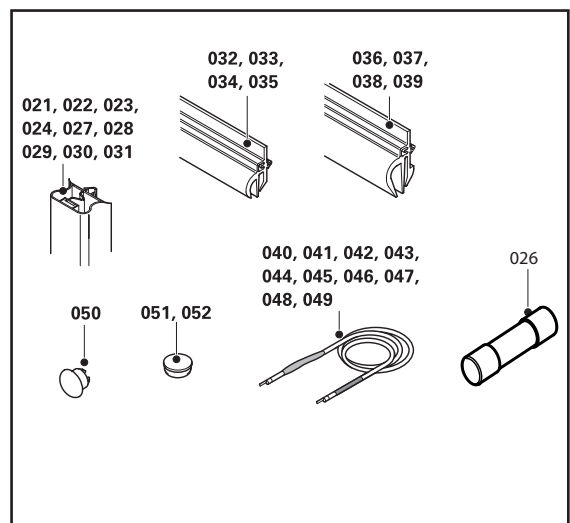

## Spare parts lists TectoCell Standard Plus

**Important:**

For spare parts orders, please specify the part no. and serial no. (see nameplate) to your refrigeration specialist.

### Important:

For spare parts orders, please specify the part no. and serial no. (see nameplate) to your refrigeration specialist.

- 001 Control panel IPX4
- 002 Light switch 2-pole for Control panel
- 003 Digital Thermometer for Control panel
- 004 Pressure compensation valve (with heating) for control panel
- 005 Pressure compensation valve (without heating) for control panel
- 006 Thermometer probe attachment
- 007 Filter fleece
- 008 LED light (door frame)
- 009 Door hinge, detachable, height-adjustable with riser, DIN right
- 010 Door hinge, detachable, height-adjustable with riser, DIN left
- 012 Door lock (rotary handle), light-gray, with 3 keys no. 1001, Mfg. No. 00071000
- 015 Hatch lock DIN left/right
- 016 Cylinder lock with key no. 1001
- 017 Cylinder lock with key no. 0
- 018 Cylinder lock with key no. 1
- 019 Cylinder lock with key no. 2
- 020 Cylinder lock with key no. 3
- 021 Door sealing frame, inside width 600x1800, 3-sided, plug-in type
- 022 Door sealing frame, inside width 800x1800, 3-sided, plug-in type
- 023 Door sealing frame, inside width 1000x1800, 3-sided, plug-in type
- 024 Door sealing frame, inside width 1200x1800, 3-sided, plug-in type
- 025 Cap for screw of control panel
- 026 Fuse