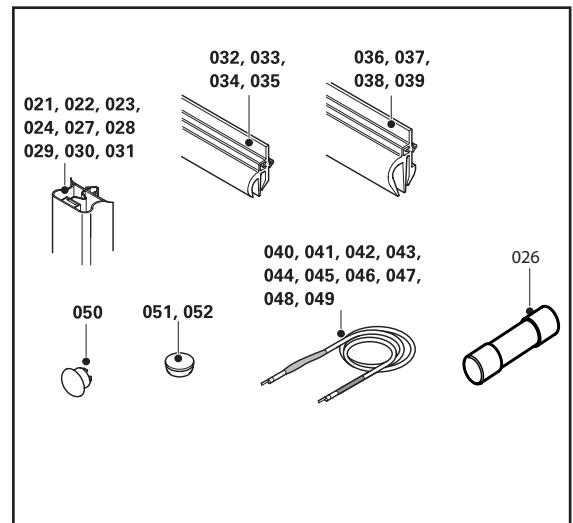

- ☐ 027 Door frame gasket, clear opening 600x2000, 3 sided, push-in
- ☐ 028 Door frame gasket, clear opening 800x2000, 3 sided, push-in
- ☐ 029 Door frame gasket, clear opening 1000x2000, 3 sided, push-in
- ☐ 030 Door frame gasket, clear opening 1200x2000, 3 sided, push-in
- ☐ 031 Hatch frame gasket, clear opening 620x800
- ☐ 032 Wiper gasket, clear opening 600
- ☐ 033 Wiper gasket, clear opening 800
- ☐ 034 Wiper gasket, clear opening 1000
- ☐ 035 Wiper gasket, clear opening 1200
- ☐ 036 Wiper gasket, clear opening 600, without floor
- ☐ 037 Wiper gasket, clear opening 800, without floor
- ☐ 038 Wiper gasket, clear opening 1000, without floor
- ☐ 039 Wiper gasket, clear opening 1200, without floor
- ☐ 040 Heating wire (door frame), clear opening 600x1800
- ☐ 041 Heating wire (door frame), clear opening 800x1800
- ☐ 042 Heating wire (door frame), clear opening 1000x1800
- ☐ 043 Heating wire (door frame), clear opening 1200x1800
- ☐ 044 Heating wire (door frame), clear opening 600x2000
- ☐ 045 Heating wire (door frame), clear opening 800x2000
- ☐ 046 Heating wire (door frame), clear opening 1000x2000
- ☐ 047 Heating wire (door frame), clear opening 1200x2000
- ☐ 048 Heating wire (hatch frame), hatch top, clear opening 620x800 mm
- ☐ 049 Heating wire (hatch frame), hatch bottom, clear opening 620x800 mm
- ☐ 050 Bag with plastic caps
- ☐ 051 Bag with caps for standardized flooring panels
- ☐ 052 Bag with rounded, coned caps for special flooring panels
- ☐ 053 * Sikaflex sealant
- ☐ 054 * Join cleaner
- ☐ 055 Door lock fastener for lock
- ☐ 056 Support for door lock fastener
- ☐ 057 Lamp diffuser with LED board
- ☐ 058 Lamp base part with electronic components
- ☐ 059 Fastening set with 4 screws, gaskets, caps