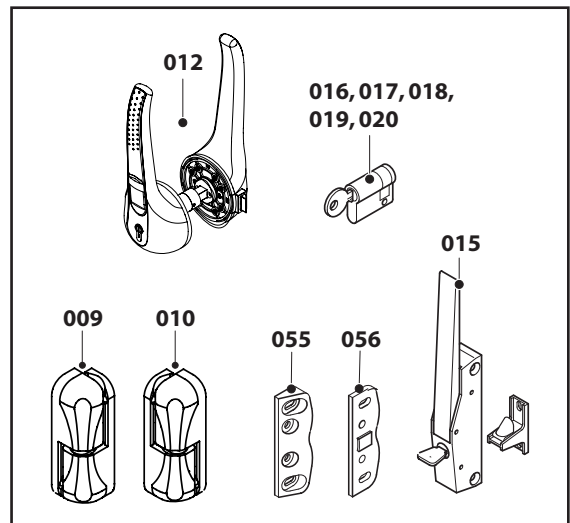

## Spare parts lists TectoCell Standard Plus

**Important:**

For spare parts orders, please specify the part no. and serial no. (see nameplate) to your refrigeration specialist.

### Important:

For spare parts orders, please specify the part no. and serial no. (see nameplate) to your refrigeration specialist.

- 001 Control panel IPX4
- 002 Light switch 2-pole for Control panel
- 003 Digital Thermometer for Control panel
- 004 Pressure compensation valve (with heating) for control panel
- 005 Pressure compensation valve (without heating) for control panel
- 006 Thermometer probe attachment
- 007 Filter fleece
- 008 LED light (door frame)
- 009 Door hinge, detachable, height-adjustable with riser, DIN right
- 010 Door hinge, detachable, height-adjustable with riser, DIN left
- 012 Door lock (rotary handle), light-gray, with 3 keys no. 1001, Mfg. No. 00071000
- 015 Hatch lock DIN left/right
- 016 Cylinder lock with key no. 1001
- 017 Cylinder lock with key no. 0
- 018 Cylinder lock with key no. 1
- 019 Cylinder lock with key no. 2
- 020 Cylinder lock with key no. 3
- 021 Door sealing frame, inside width 600x1800, 3-sided, plug-in type
- 022 Door sealing frame, inside width 800x1800, 3-sided, plug-in type
- 023 Door sealing frame, inside width 1000x1800, 3-sided, plug-in type
- 024 Door sealing frame, inside width 1200x1800, 3-sided, plug-in type
- 025 Cap for screw of control panel
- 026 Fuse