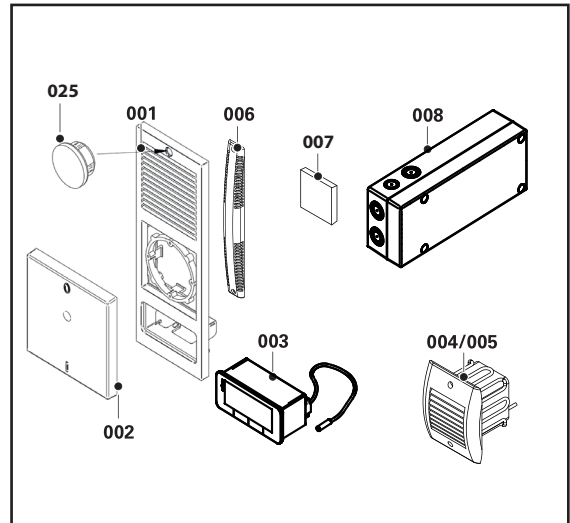

### Important:

For spare parts orders, please specify the part no. and serial no. (see nameplate) to your refrigeration specialist.

- 001 Control panel IPX4
- 002 Light switch 2-pole for Control panel
- 003 Digital Thermometer for Control panel
- 004 Pressure compensation valve (with heating) for control panel
- 005 Pressure compensation valve (without heating) for control panel
- 006 Thermometer probe attachment
- 007 Filter fleece
- 008 LED light (door frame)
- 009 Door hinge, detachable, height-adjustable with riser, DIN right
- 010 Door hinge, detachable, height-adjustable with riser, DIN left
- 012 Door lock (rotary handle), light-gray, with 3 keys no. 1001, Mfg. No. 00071000
- 015 Hatch lock DIN left/right
- 016 Cylinder lock with key no. 1001
- 017 Cylinder lock with key no. 0
- 018 Cylinder lock with key no. 1
- 019 Cylinder lock with key no. 2
- 020 Cylinder lock with key no. 3
- 021 Door sealing frame, inside width 600x1800, 3-sided, plug-in type
- 022 Door sealing frame, inside width 800x1800, 3-sided, plug-in type
- 023 Door sealing frame, inside width 1000x1800, 3-sided, plug-in type
- 024 Door sealing frame, inside width 1200x1800, 3-sided, plug-in type
- 025 Cap for screw of control panel
- 026 Fuse