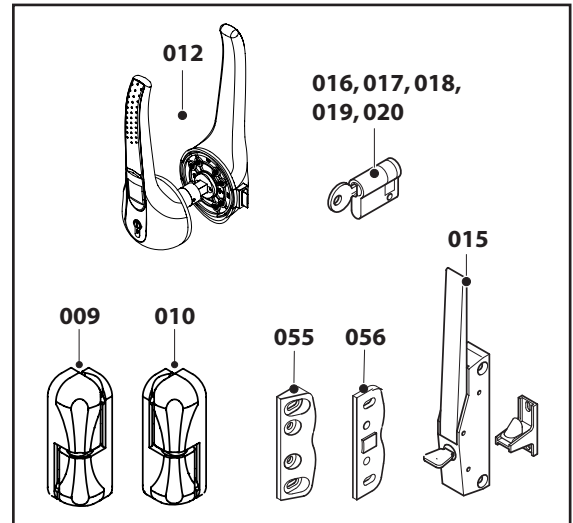

- ☐ 027 Door frame gasket, clear opening 600x2000, 3 sided, push-in
- ☐ 028 Door frame gasket, clear opening 800x2000, 3 sided, push-in
- ☐ 029 Door frame gasket, clear opening 1000x2000, 3 sided, push-in
- ☐ 030 Door frame gasket, clear opening 1200x2000, 3 sided, push-in
- ☐ 031 Hatch frame gasket, clear opening 620x800
- ☐ 032 Wiper gasket, clear opening 600
- ☐ 033 Wiper gasket, clear opening 800
- ☐ 034 Wiper gasket, clear opening 1000
- ☐ 035 Wiper gasket, clear opening 1200
- ☐ 036 Wiper gasket, clear opening 600, without floor
- ☐ 037 Wiper gasket, clear opening 800, without floor
- ☐ 038 Wiper gasket, clear opening 1000, without floor
- ☐ 039 Wiper gasket, clear opening 1200, without floor
- ☐ 040 Heating wire (door frame), clear opening 600x1800
- ☐ 041 Heating wire (door frame), clear opening 800x1800
- ☐ 042 Heating wire (door frame), clear opening 1000x1800
- ☐ 043 Heating wire (door frame), clear opening 1200x1800
- ☐ 044 Heating wire (door frame), clear opening 600x2000
- ☐ 045 Heating wire (door frame), clear opening 800x2000
- ☐ 046 Heating wire (door frame), clear opening 1000x2000
- ☐ 047 Heating wire (door frame), clear opening 1200x2000
- ☐ 048 Heating wire (hatch frame), hatch top, clear opening 620x800 mm
- ☐ 049 Heating wire (hatch frame), hatch bottom, clear opening 620x800 mm
- ☐ 050 Bag with plastic caps
- ☐ 051 Bag with caps for standardized flooring panels
- ☐ 052 Bag with rounded, coned caps for special flooring panels
- ☐ 053 * Sikaflex sealant
- ☐ 054 * Join cleaner
- ☐ 055 Door lock fastener for lock
- ☐ 056 Support for door lock fastener
- ☐ 057 Lamp diffuser with LED board
- ☐ 058 Lamp base part with electronic components
- ☐ 059 Fastening set with 4 screws, gaskets, caps