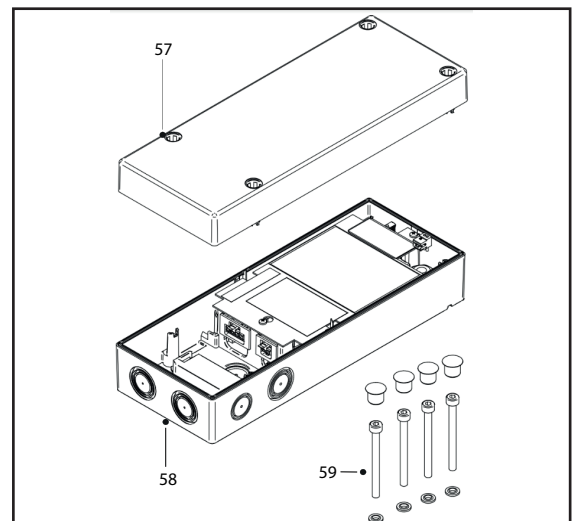

- ☐ 027 Door frame gasket, clear opening 600x2000, 3 sided, push-in
- ☐ 028 Door frame gasket, clear opening 800x2000, 3 sided, push-in
- ☐ 029 Door frame gasket, clear opening 1000x2000, 3 sided, push-in
- ☐ 030 Door frame gasket, clear opening 1200x2000, 3 sided, push-in
- ☐ 031 Hatch frame gasket, clear opening 620x800
- ☐ 032 Wiper gasket, clear opening 600
- ☐ 033 Wiper gasket, clear opening 800
- ☐ 034 Wiper gasket, clear opening 1000
- ☐ 035 Wiper gasket, clear opening 1200
- ☐ 036 Wiper gasket, clear opening 600, without floor
- ☐ 037 Wiper gasket, clear opening 800, without floor
- ☐ 038 Wiper gasket, clear opening 1000, without floor
- ☐ 039 Wiper gasket, clear opening 1200, without floor
- ☐ 040 Heating wire (door frame), clear opening 600x1800
- ☐ 041 Heating wire (door frame), clear opening 800x1800
- ☐ 042 Heating wire (door frame), clear opening 1000x1800
- ☐ 043 Heating wire (door frame), clear opening 1200x1800
- ☐ 044 Heating wire (door frame), clear opening 600x2000
- ☐ 045 Heating wire (door frame), clear opening 800x2000
- ☐ 046 Heating wire (door frame), clear opening 1000x2000
- ☐ 047 Heating wire (door frame), clear opening 1200x2000
- ☐ 048 Heating wire (hatch frame), hatch top, clear opening 620x800 mm
- ☐ 049 Heating wire (hatch frame), hatch bottom, clear opening 620x800 mm
- ☐ 050 Bag with plastic caps
- ☐ 051 Bag with caps for standardized flooring panels
- ☐ 052 Bag with rounded, coned caps for special flooring panels
- ☐ 053 * Sikaflex sealant
- ☐ 054 * Join cleaner
- ☐ 055 Door lock fastener for lock
- ☐ 056 Support for door lock fastener
- ☐ 057 Lamp diffuser with LED board
- ☐ 058 Lamp base part with electronic components
- ☐ 059 Fastening set with 4 screws, gaskets, caps